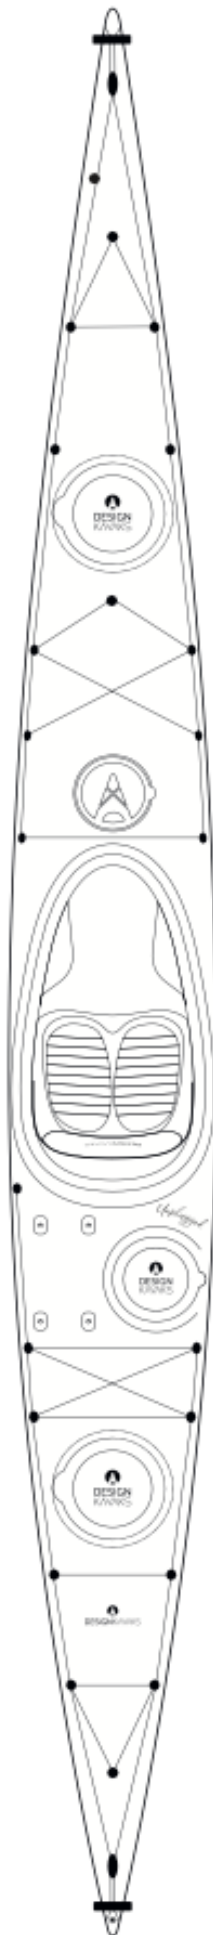

Unplugged

Description

Unplugged is an allround kayak allowing the paddler to explore the many possibilities of sea kayaking. It responds perfectly, edges like a dream and makes controlling and maneuvering easy – even if you are new to kayaking. Combined with the easy access cockpit, the Unplugged is the ultimate sea kayak for teaching new paddlers.

Available colors

Customizable lines,
bungees and hatches

Specifications and characteristics

	Regular	Large
Length (cm)	505	515
Width (cm)	54	56
Front deck height (cm)	31	34
Rear deck height (cm)	25	26
Weight (kg) 3-layer PE	24	26
Cockpit	Length 79 cm, width 43 cm	

Medium rocker

Soft chined shallow V

Stability

Speed

Maneuvering

Storage