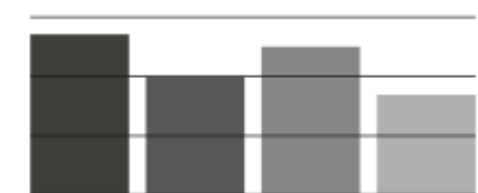

Available colors

Customizable lines,
bungees and hatches

Specifications and characteristics

	Regular	Large
Length (cm)	505	515
Width (cm)	54	56
Front deck height (cm)	31	34
Rear deck height (cm)	25	26
Weight (kg) 3-layer PE	24	26
Cockpit	Length 79 cm, width 43 cm	

Medium rocker

Soft chined shallow V

Stability

Speed

Maneuvering

Storage